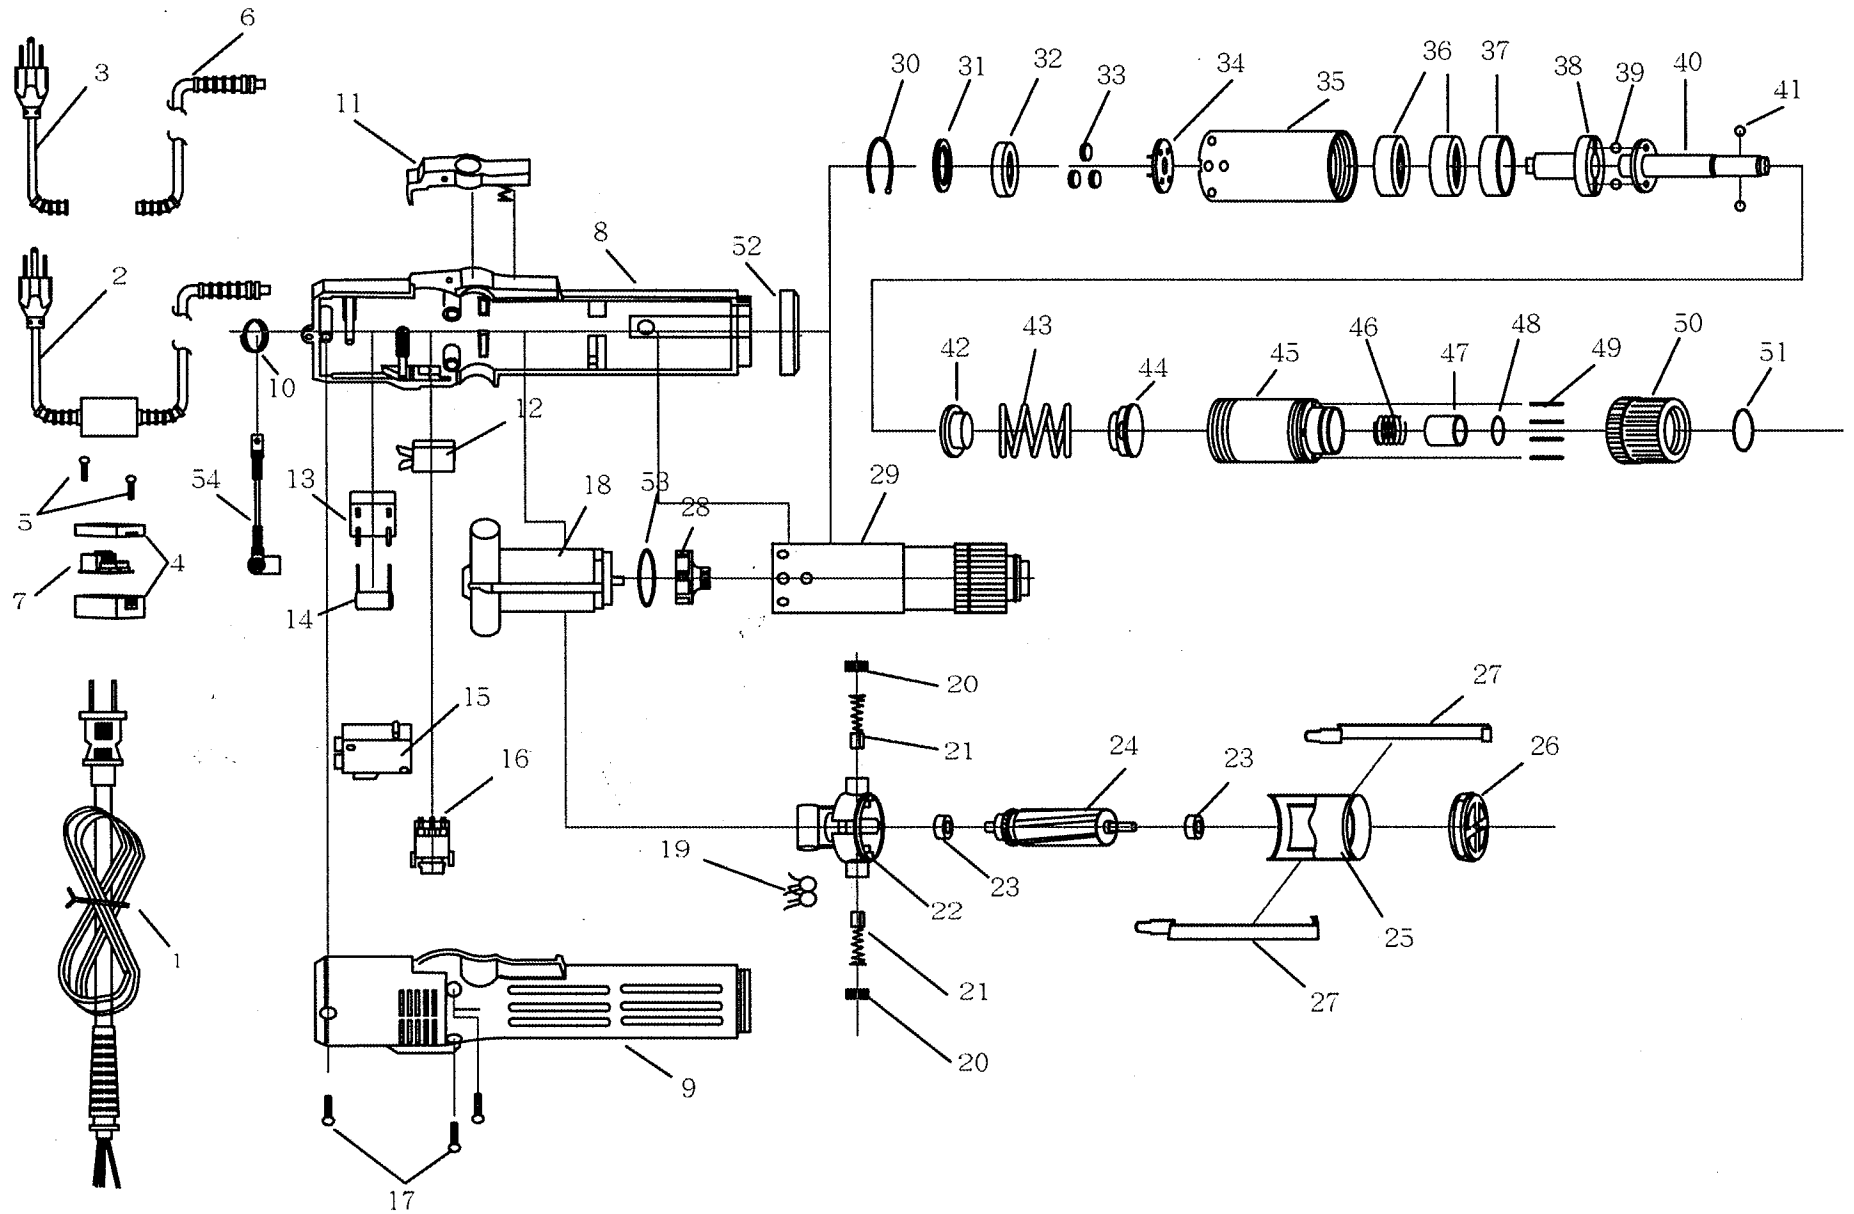

ES-618LH1(2) SEMI-AUTO AC110V(220V) LEVER-START HIGH SPEED ELECTRIC SCREWDRIVER (DIRECT PLUG IN)

ES-618LH1(2) SEMI-AUTO AC110V(220V) LEVER-START HIGH SPEED ELECTRIC SCREWDRIVER (DIRECT PLUG IN)

PARTS LIST

No.	Parts No.	Description	Q'ty
24	EPMH21471	Armature For 110V	1
	EPMH22471	Armature For 220V	1
25	EPMJ90601	Motor York Assembly	1
26	EPMB21521	Motor End Cover	1
27	EPMA21491B	Assembly Spring	2
28	EPMK21111PF	Fan	1
29	EPGZ21121AF	Clutch Assembly For ES-618LH1(2) Hex. 5mm Type (Opt.)	1
	EPGZ21121BF	Clutch Assembly For ES-618LH1(2) Hex. 6.35mm Type	1
30	EPGK21181	"C" Ring	1
31	EPGI21191	Iron Washer	1
32	EPG21301	Washer,High Speed	1
33	EPGH21221-1	Gear Planet	3
34	EPGG21231-1	Gear Seat	1
35	EPGA21241	Gear Case	1
36	EPGN21251	Main Bearing	2
37	EPGW21531	Iron Ring	1
38	EPGC31321	Cam	1
39	EPGP30351	Steel Ball-4mm	2
40	EPGD21281A	Shaft For Hex. 5mm Type (Opt.)	1
	EPGD21281B	Shaft For Hex. 6.35mm Type	1
41	EPGP21291A	Steel Ball For Hex. 5mm Type (Opt.)	2
	EPGP21291B	Steel Ball For Hex. 6.35mm Type	2
42	EPGF21301	Warring Plate	1
43	EPGE21312	Warring Spring	1
44	EPGY21321	Warring Spring Base	1
45	EPGB21331	Clutch Case	1
46	EPGO21341	Bit Spring	1
47	EPGJ21351	Bit Sleeve	1
48	EPGQ21361	"C" Ring	1
49	EPGL21371	Torque Adj Pins	4
50	EPGM21381	Torque Adj Ring	1
51	EPGS21391	"C" Ring	1
52	EPCD21031	Coupler	1
53	EPMF90061	Insulating Washer	1
54	EPP12104-2	8cm Retaining Clip	1